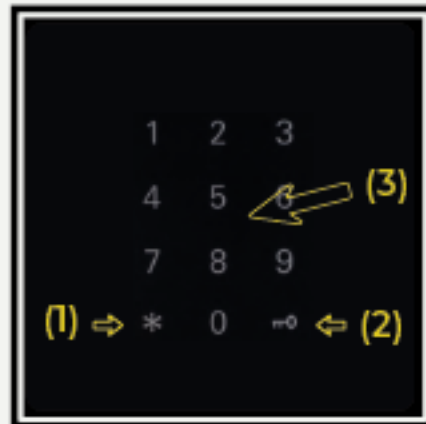

Access to the house

The PinPad is located on the left side of the house wall next to the front door.

Instructions

Open with pin code

- Touch the star key (1) until the number field lights up.
- Enter PIN & confirm with key (2).

Open with transponder

- Hold the transponder with the flat side against the center of the number field (3).
- The front door unlocks and opens.